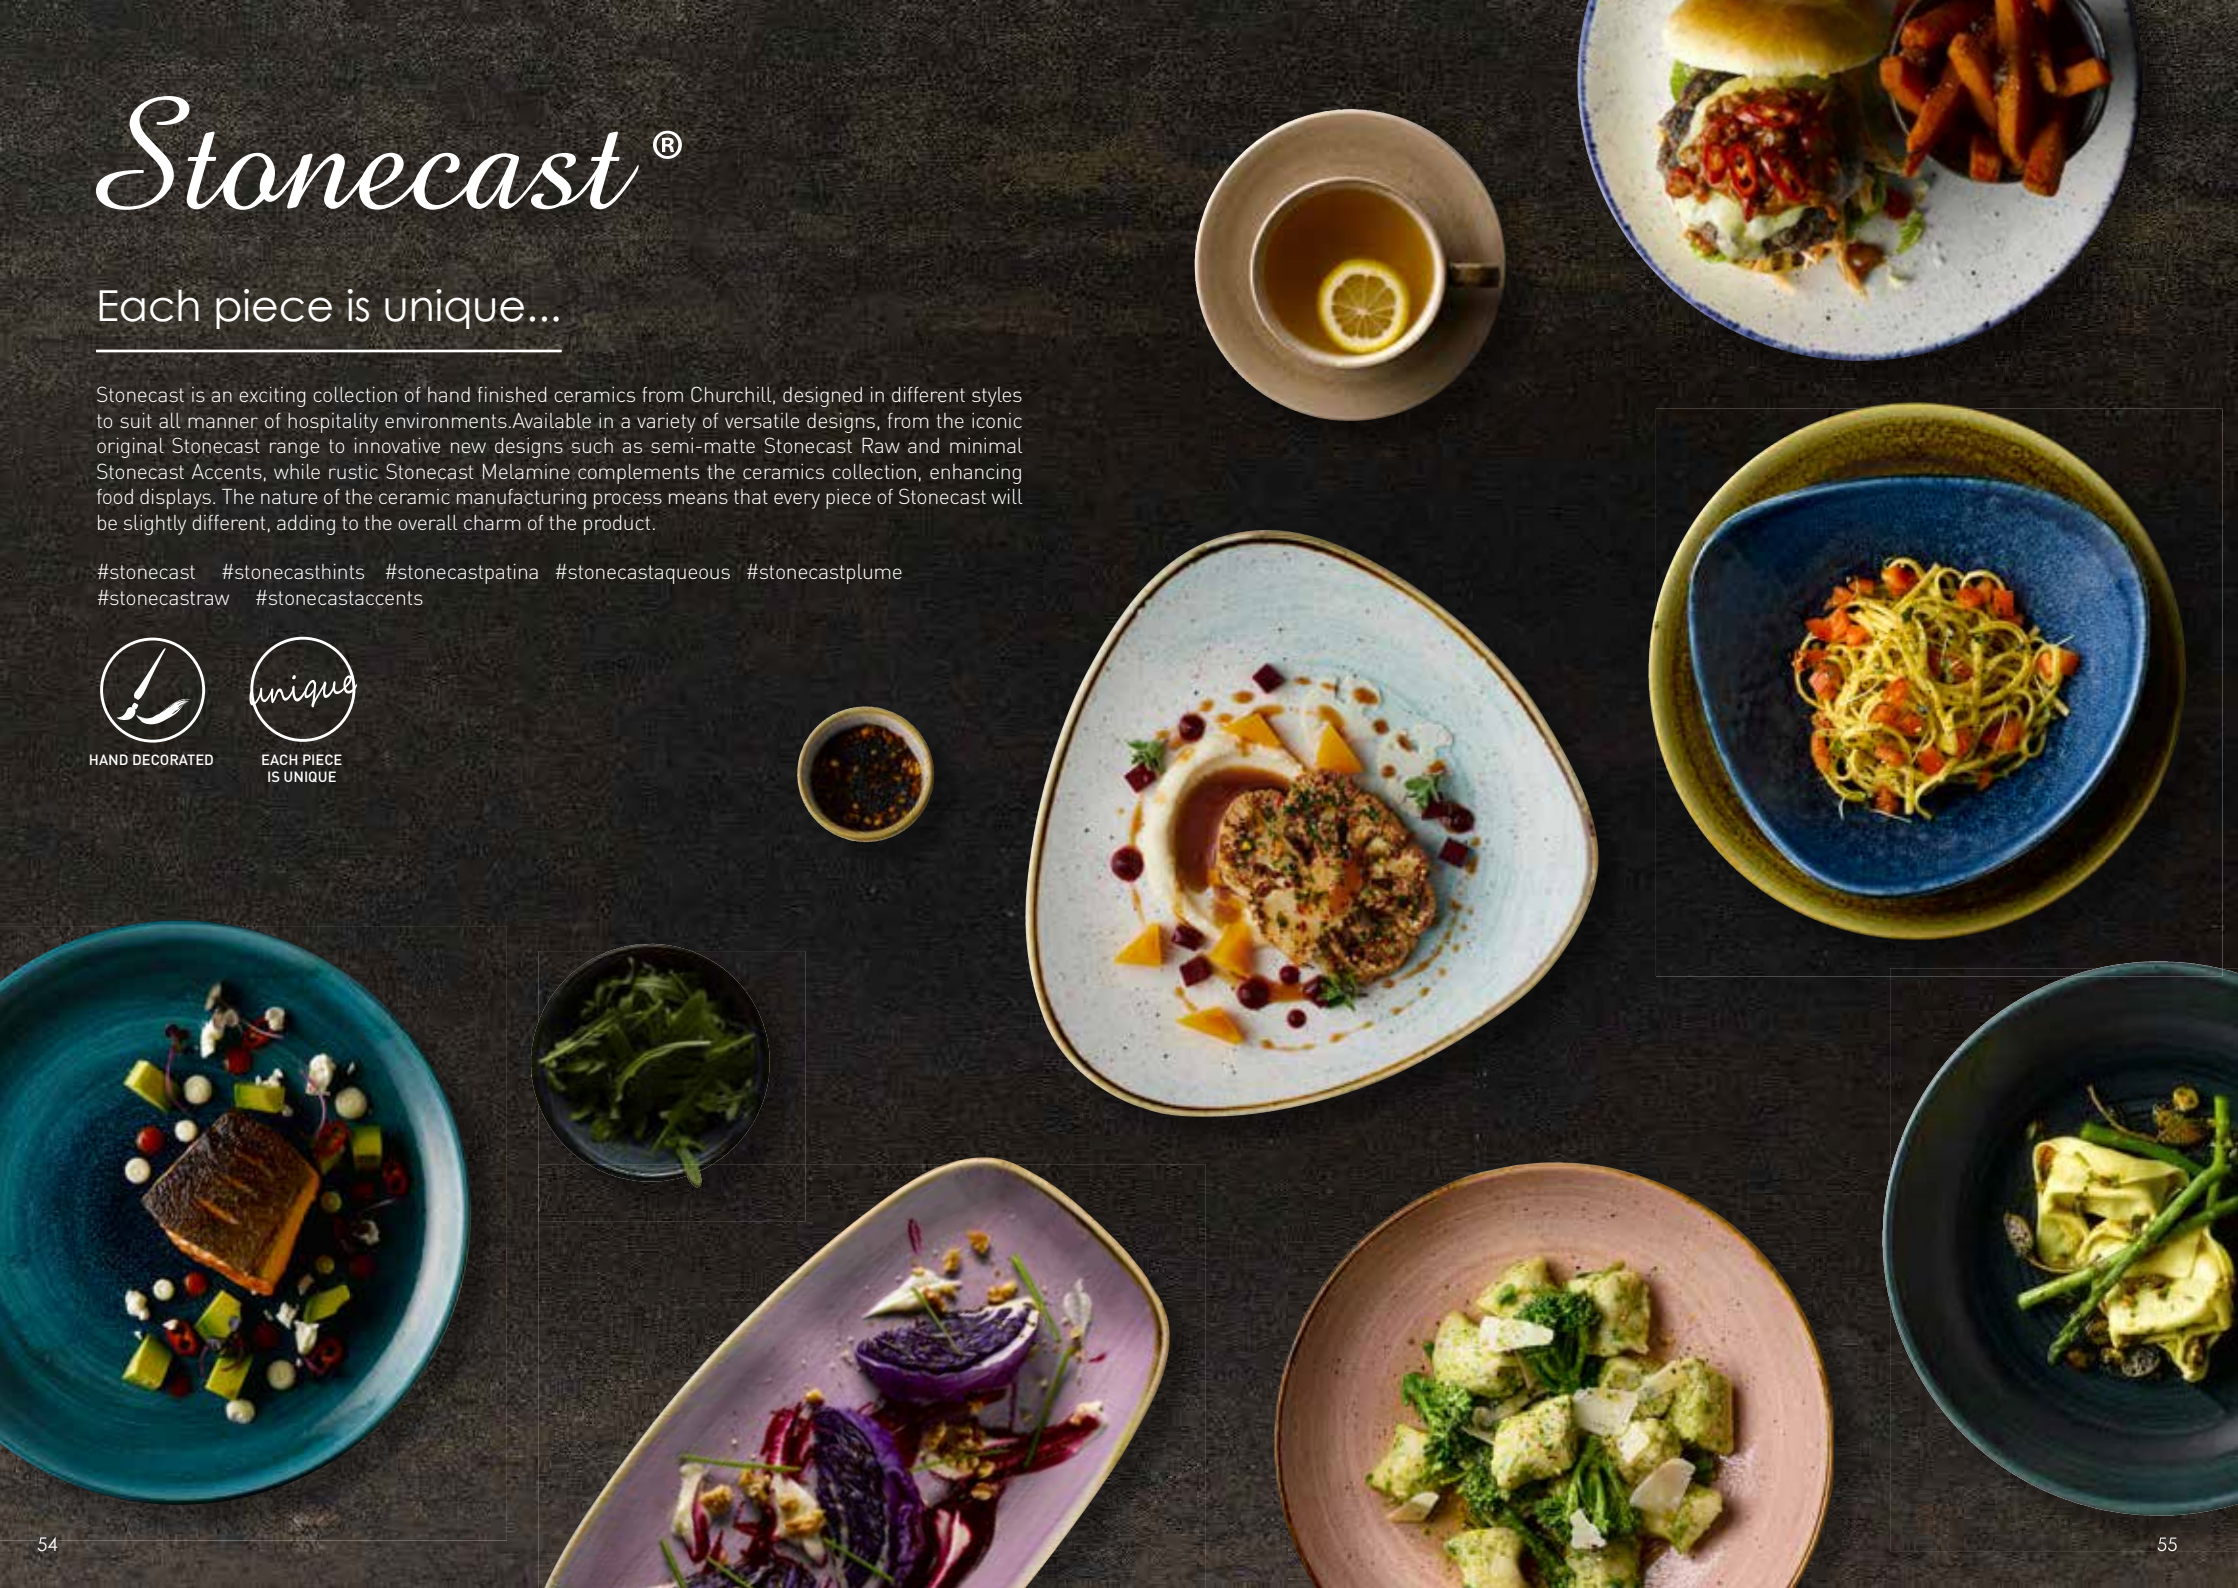

Stonecast®

Each piece is unique...

Stonecast is an exciting collection of hand finished ceramics from Churchill, designed in different styles to suit all manner of hospitality environments. Available in a variety of versatile designs, from the iconic original Stonecast range to innovative new designs such as semi-matte Stonecast Raw and minimal Stonecast Accents, while rustic Stonecast Melamine complements the ceramics collection, enhancing food displays. The nature of the ceramic manufacturing process means that every piece of Stonecast will be slightly different, adding to the overall charm of the product.

#stonecast #stonecasthints #stonecastpatina #stonecastaqueous #stonecastplume
#stonecastraw #stonecastaccents

HAND DECORATED

EACH PIECE
IS UNIQUE