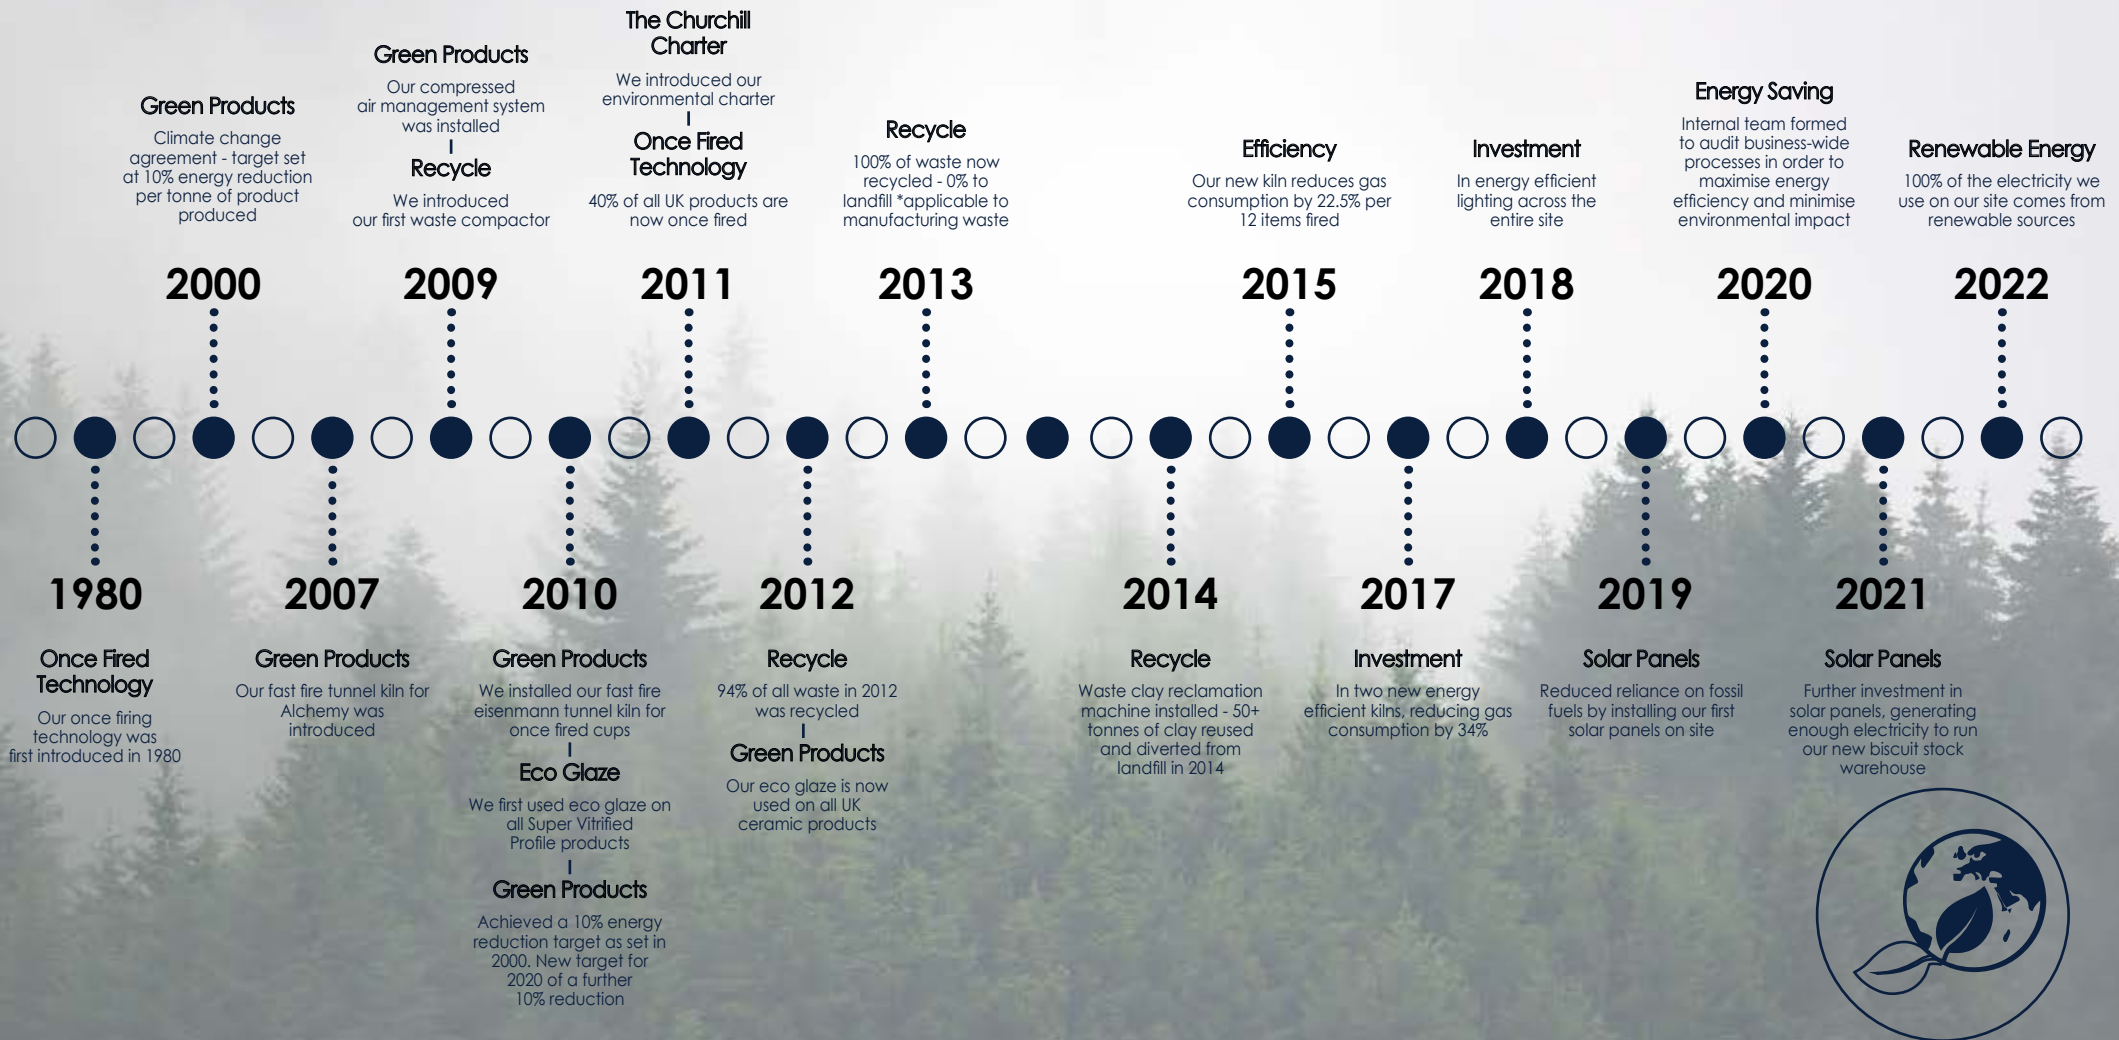

COCKTAIL SPOON
31IBIZ402 14.7cm
2.5mm
CTN QTY 12

COCKTAIL FORK
31IBIZ404 14.8cm
2.5mm
CTN QTY 12

DEMITASSE SPOON
31IBIZ307 11.3cm
2.0mm
CTN QTY 12

LONGDRINK SPOON
31IBIZ303 19cm
2.5mm
CTN QTY 12

FISH FORK
31IBIZ024 20.9cm
3.0mm
CTN QTY 12

FISH KNIFE
31IBIZ124 23.4cm
3.0mm
CTN QTY 12

CHURCHILL®

Our Environment

the steps to a more sustainable future

We give extensive consideration to the impact on the environment throughout our production processes and ensure that the best environmental option is always adopted.