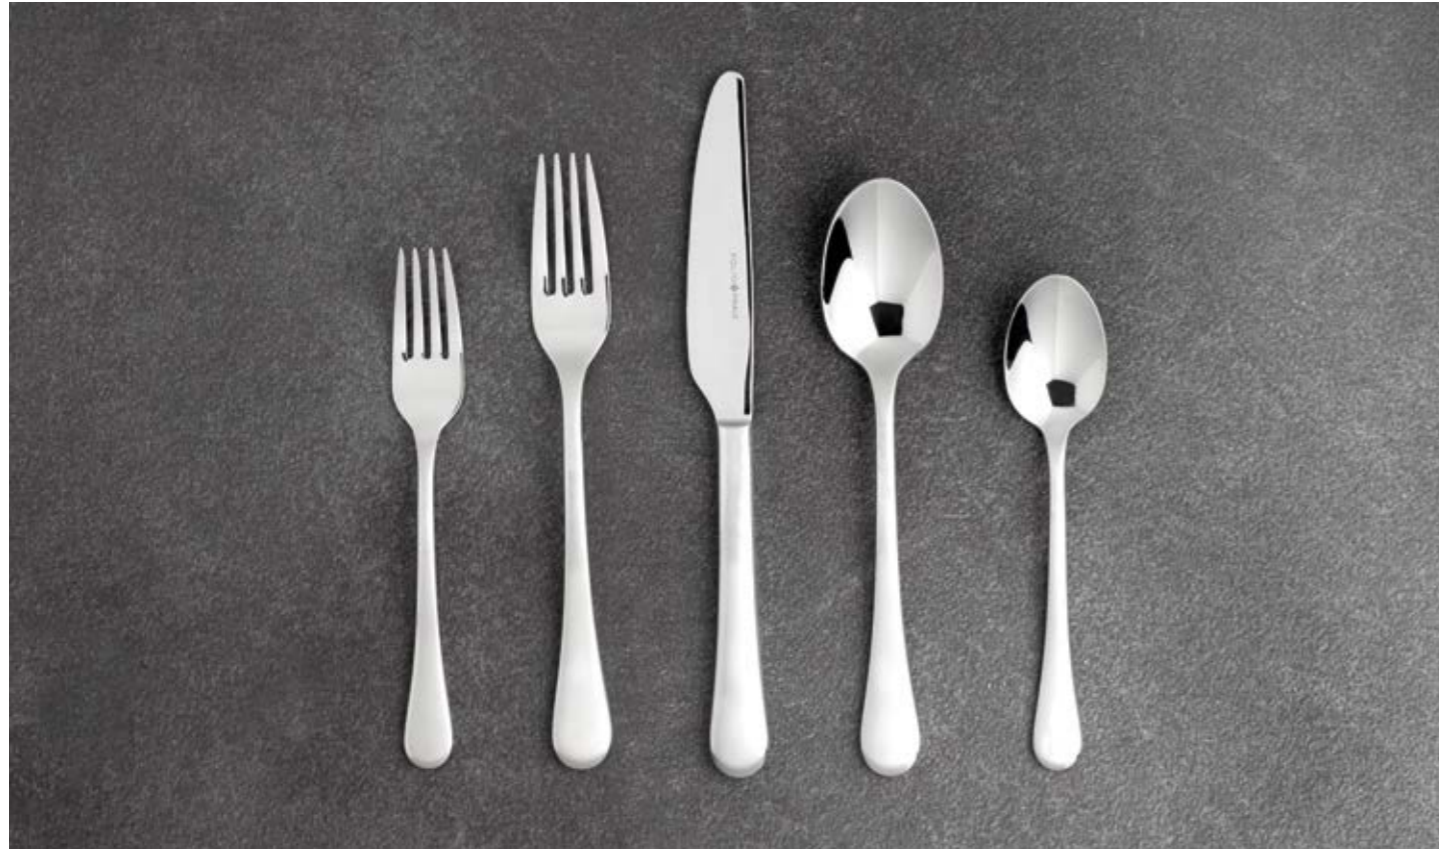

Bowl
6215RT010 15.25cm x 6.0cm
(6" x 2⅜") 51.0cl (18oz)

pink peppercorn

Due to the unique hand decorated design of this range each item will be slightly different in colour and texture.

Add that special finishing touch to any table setting with Finale. Crafted from 18/10 stainless steel to provide optimum strength, Finale has a high shine and excellent stain resistance. Designed with an elegant rounded edge, this set adds understated elegance to any setting. This long-lasting set is corrosion-resistant and dishwasher friendly. Each piece is created to withstand the rigours of the hospitality industry without compromising on design.